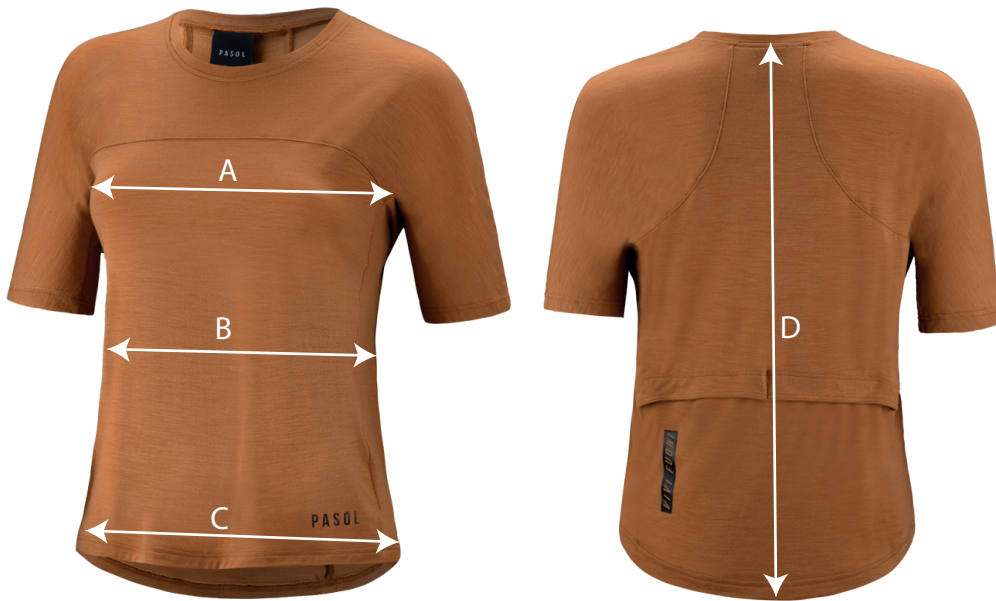

SIZE GUIDE

Our products are measured at rest, and expressed in cm with a tolerance of +/- 1 cm. All measurements must be taken from right to left (as in the figure), and do NOT refer to the circumference of the pelvis, waist and chest.

T-SHIRT 203058

	2XS	XS	S	M	L	XL	2XL
(A) - chest	42	44	46	48	50	52	54
(B) - waist	40	42	44	46	48	50	52
(C) - hips	42	44	46	48	50	52	54
(D) - back	52	54	55	56	58	60	62

*dimensions in cm